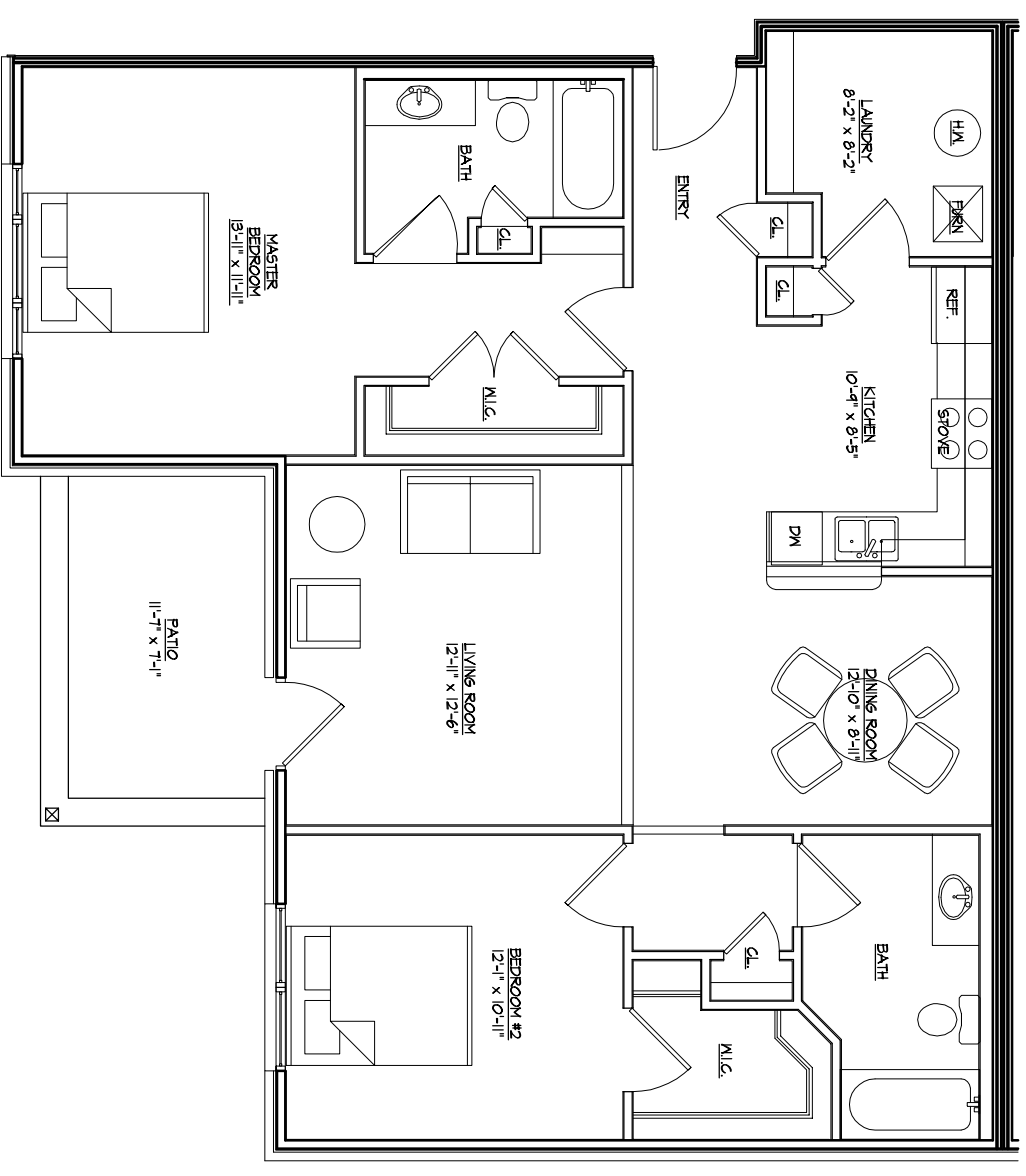

3 BEDROOM UNIT FLOOR PLAN

2 BEDROOM UNIT FLOOR PLAN

CLAYSVILLE LANDING

ELIZABETHTOWN, KENTUCKY
DECEMBER 15, 2006

BAYUS
design

WORKS OF ARCHITECTURE

2908 Eastpoint Parkway • Louisville, Kentucky • 40223
o. 502.426.8020 • f. 502.426.0527 • box1@bayusdesign.com